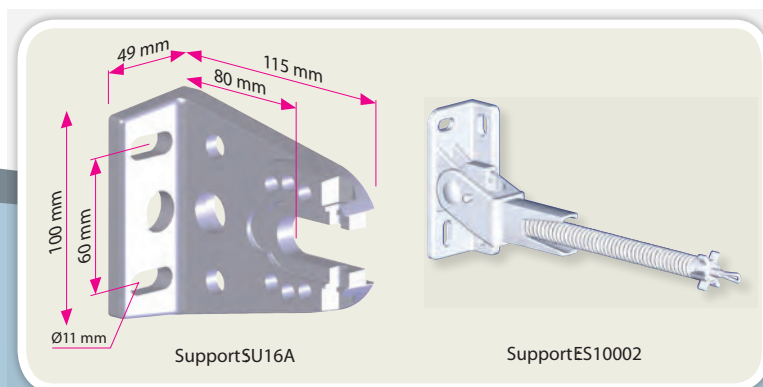

TOLDO PUNTO RECTO CON MUELLE FALLARMARKISE

Motorline[®]
PROFESSIONAL

Motorline[®]
PROFESSIONAL