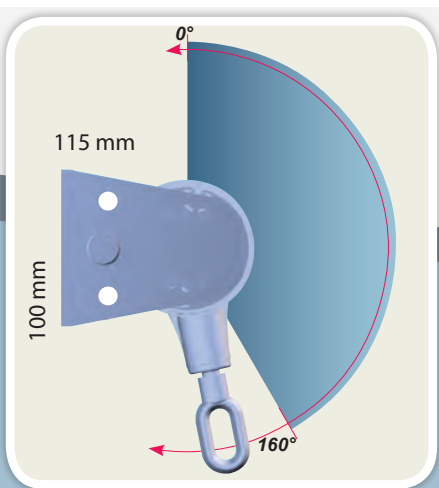

TOLDO PUNTO RECTO CON MUELLE FALLARMARKISE

Motorline[®]
PROFESSIONAL

Motorline[®]
PROFESSIONAL