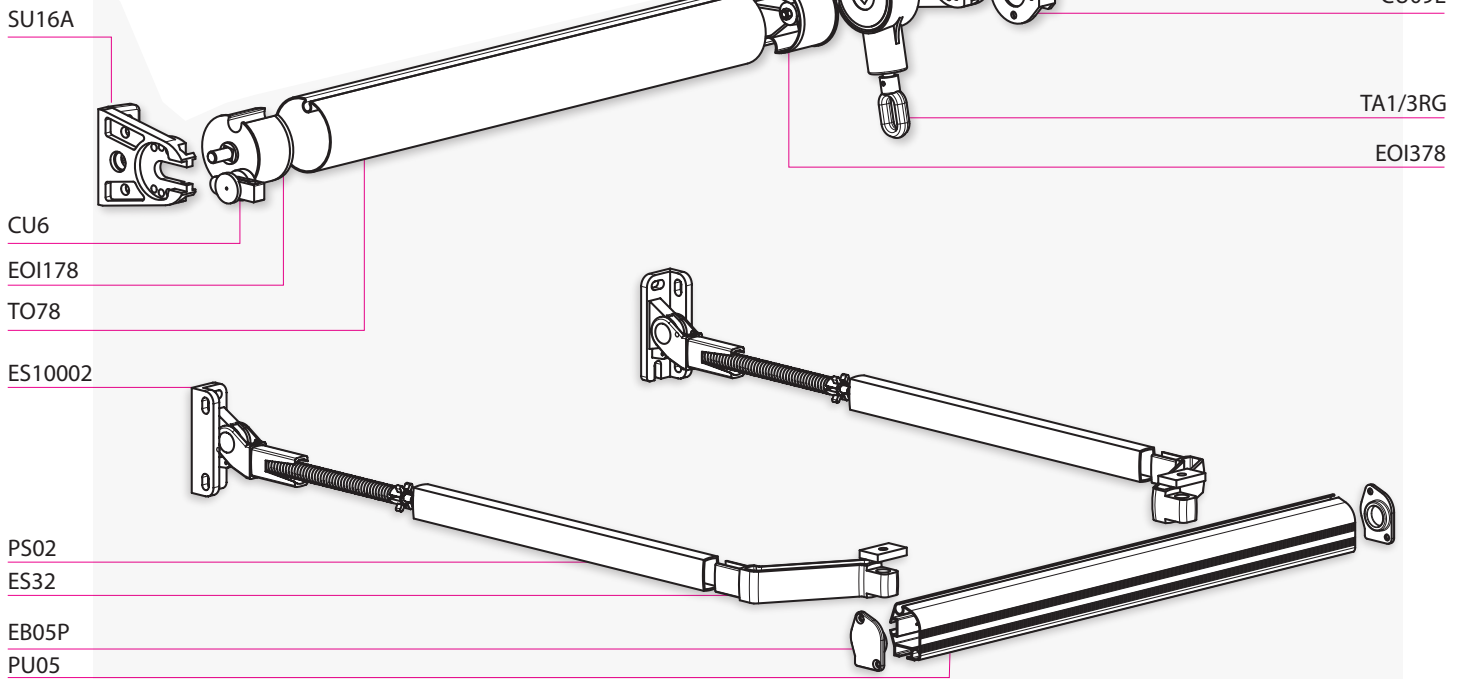

TOLDO PUNTO RECTO CON MUELLE FALLARMARKISE

Motorline[®]
PROFESSIONAL

Motorline[®]
PROFESSIONAL